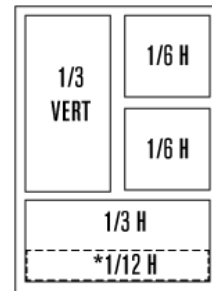

1/12 PAGE

Horizontal: 4.875" W X 1.25" H
Available upon request

Program AD Prices:

Full Page - $175

Half Page - $150

Quarter page - $100

If you have any questions, please feel free to reach out to Denise at inspirefrontofhouse@gmail.com