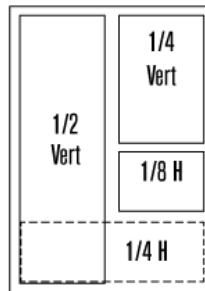

1/12 PAGE

Horizontal: 4.875" W X 1.25" H
Available upon request

Program AD Prices:

Full Page - $175

Half Page - $150

Quarter page - $100

If you have any questions, please feel free to reach out to Denise at inspirefrontofhouse@gmail.com